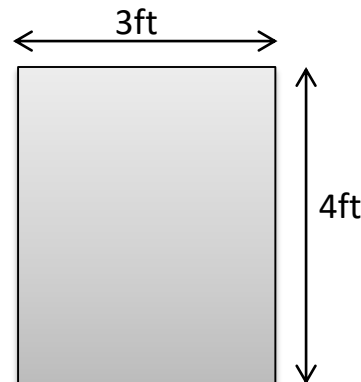

# Hoarding at Main Entrance (Lit)

Highlight your brand prominently. Visitors will be able to notice the your brand prowess while entering the Exhibition Venue.

● Location of the display in the Venue

Frame Size : 19.7 ft W x 9.11 ft H  
Text Visibility: 18.7 ft W x 8.11 ft H  
Total No. : 1 only  
Charges : Rs.140,000 + taxes  
( Per event – Max 5 days )

Frame Size : 3.2 ft W x 4.3 ft H  
Text Visibility: 2.7 ft W x 3.7 ft H  
Total Nos. : 46  
Charges Near Halls: Rs.20000+ taxes  
Charges On Road Near Parking Rs 12000+taxes  
( Per event – Max 5 days )

# Trapezium Display

Highlight your brand prominently. Visitors will be able to notice the your brand prowess while entering the Exhibition Area.

● Location of the display in the Venue

Frame Size : Top W 25ft, H 14ft  
Bottom W x 13.5 ft H  
Text visisbility : Top W 24ft, H 13ft  
Bottom W x 12.5 ft H  
Total No. : 9 nos.  
Display Charges : 75000 + taxes  
( Per event – Max 5 days )

# Hall Side Display

Highlight your brand prominently. Visitors will be able to notice your brand prowess / Exhibitor layout while entering the Exhibition Hall.

● Location of the display in the Venue

Size : 20ft W x 10ft H  
Total No. : 6 Nos.  
Display Charges : 75000  
( Per event – Max 5 days )