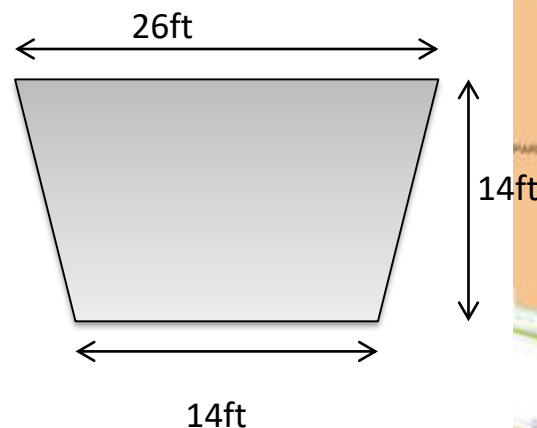

# Hoarding at Main Entrance (Lit)

Highlight your brand prominently. Visitors will be able to notice the your brand prowess while entering the Exhibition Venue.

● Location of the display in the Venue

Frame Size : 19.7 ft W x 9.11 ft H  
Text Visibility: 18.7 ft W x 8.11 ft H  
Total No. : 1 only  
Charges : Rs.140,000 + taxes  
( Per event – Max 5 days )

## HITEX POLE BUNTING BRANDING GUIDELINES

Frame Size : 2 ft W x 5 ft H

Total Nos. : 51

Display Charges : 3000 + taxes  
Each Side

( Per event – Max 5 days )

# Trapezium Display

Highlight your brand prominently. Visitors will be able to notice the your brand prowess while entering the Exhibition Area.

● Location of the display in the Venue

Frame Size : Top W 25ft, H 14ft  
Bottom W x 13.5 ft H  
Text visisbility : Top W 24ft, H 13ft  
Bottom W x 12.5 ft H  
Total No. : 9 nos.  
Display Charges : 75000 + taxes  
( Per event – Max 5 days )

# T.F.O to Halls Entrance

Highlight your brand prominently. Visitors will be able to notice the your brand prowess while entering the Exhibition Halls.

● Location of the display in the Venue

Size : 10ft H x 4ft W  
Total No. : 14  
Display Charges : 20000. + taxes  
( Per event – Max 5 days )